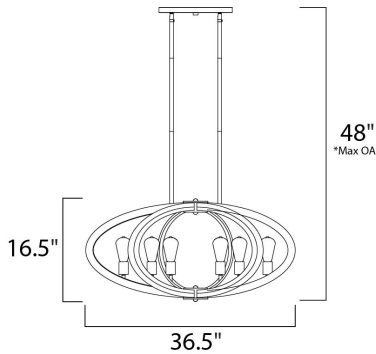

\*max overall height

**MEASUREMENTS**

DIMENSION : 36.5" L x 22.25" W x 16.5" H  
 MAX OAH : 48" OAH  
 HANGING WEIGHT : 22 lb

**LAMPING**

INPUT VOLTAGE : 120V  
 BULB : 6 x 60W Incandescent E26 Medium , 360W Total  
 BULB INCLUDED : (Included)  
 DIMMABLE : Yes

**FINISHES OPTION**

 Anthracite (AR)

**MATERIAL**

Wood, Steel

**RATINGS**

cULus  
 Dry Location

**ADDITIONAL**

ADJUSTABLE  
 SLOPE: 120  
 OPERATING TEMPERATURE:  
 -20°C (-4°F), 40°C (104°F)